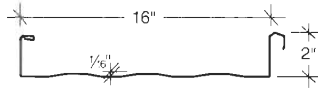

SuperLok®
Field Seamed System