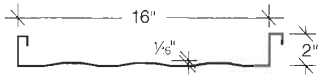

BattenLok®
Field Seamed System