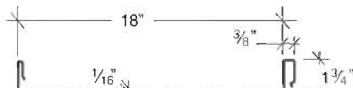

LokSeam®
Snap-Together System