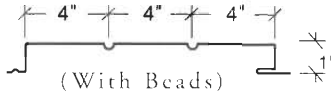

ARCHITECTURAL PRODUCT SELECTION

Artisan® Series