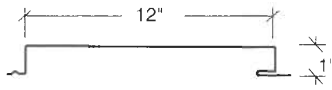

ARCHITECTURAL PRODUCT SELECTION

Artisan® Series