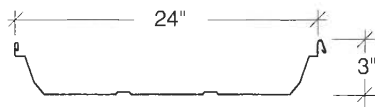

Ultra-Dek®
Snap-Together System