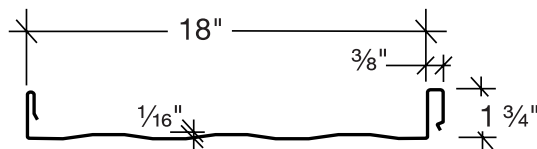

SIGNATURE® 300 Metallic 70% PVDF RESIN

 COPPER METALLIC ★ SR .46 SRI 51
 SILVER METALLIC ★ SR .52 SRI 58

Architectural Panel Profiles

Roof Panels

Ultra-Dek®
Snap-Together System
12" and 18" also available

Double-Lok®
Field Seamed System
12" and 18" also available

BattenLok® HS
Field Seamed System
12" also available

SuperLok®
Field Seamed System
12" also available

LokSeam®
Snap-Together System
12" and 16" also available