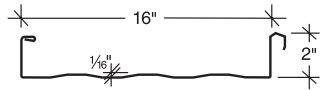

SuperLok®
Field Seamed System