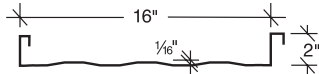

BattenLok® HS
Field Seamed System